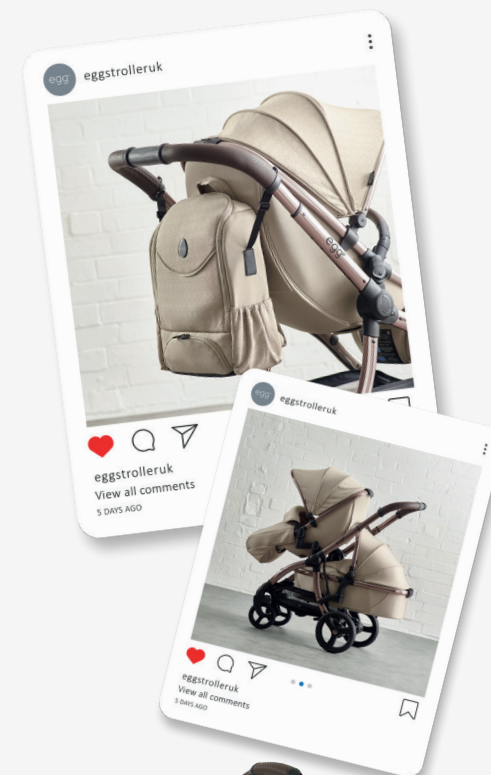

For more information on our packages visit eggstroller.com or see page 38.

BLACK GEO

The Special Edition Black Geo egg² Stroller features a new geometric print which glitters in the sun dressing a matte black chassis with a hint of polished brown on the handle. A luxury handstitched handle and bumper bar in black perforation and traditional egg[®] signatures, finish Black Geo as it was supposed to be.

toploader backpack / £150

footmuff / £85

FEATHER GEO

The Special Edition Feather Geo egg² Stroller features a new geometric print which glitters in the sun dressing a new bronzed chassis. A luxury handstitched handle and bumper bar in brown perforation and traditional egg[®] signatures, finish Feather Geo as it was supposed to be.

Stroller includes a toplayer backpack (including new matching clutch bag), reversible fur seat liner, apron, insect net and raincover.

stroller / £1,079 (including backpack)

carrycot / £249

infant car seat / £199

toploader backpack / £150

footmuff / £85

ECLIPSE

The Special Edition Eclipse egg² Stroller features a new ultra-soft embossed fabric, dressing a matte black chassis. A luxury handstitched handle and bumper bar in black perforation and traditional egg[®] signatures, finish Eclipse as it was supposed to be.