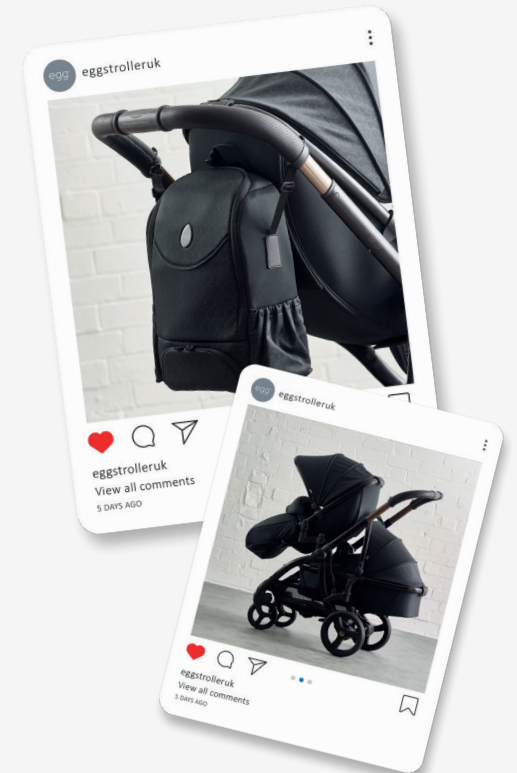

BLACK GEO

The Special Edition Black Geo egg² Stroller features a new geometric print which glitters in the sun dressing a matte black chassis with a hint of polished brown on the handle. A luxury handstitched handle and bumper bar in black perforation and traditional egg® signatures, finish Black Geo as it was supposed to be.

Stroller includes a toplayer backpack (including new matching clutch bag), reversible fur seat liner, apron, insect net and raincover.

stroller / £1,079 (including backpack)