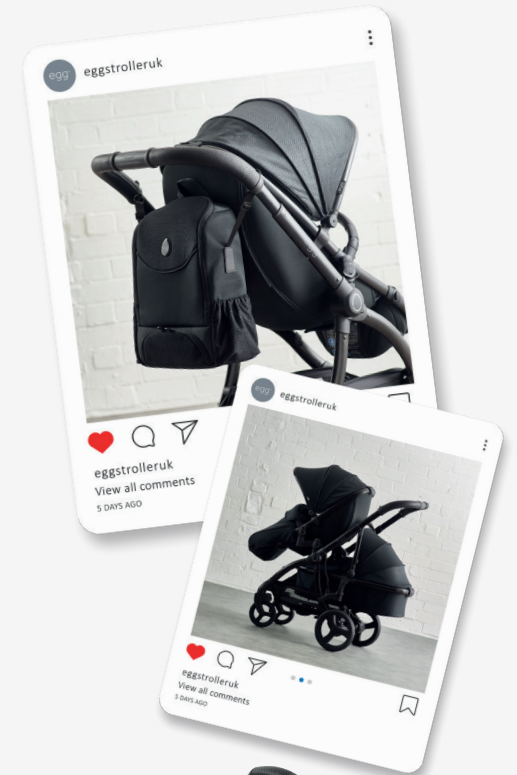

toploader backpack / £150

footmuff / £85

FEATHER GEO

The Special Edition Feather Geo egg² Stroller features a new geometric print which glitters in the sun dressing a new bronzed chassis. A luxury handstitched handle and bumper bar in brown perforation and traditional egg[®] signatures, finish Feather Geo as it was supposed to be.

Stroller includes a toplayer backpack (including new matching clutch bag), reversible fur seat liner, apron, insect net and raincover.

stroller / £1,079 (including backpack)

carrycot / £249

infant car seat / £199

toploader backpack / £150

footmuff / £85

ECLIPSE

The Special Edition Eclipse egg² Stroller features a new ultra-soft embossed fabric, dressing a matte black chassis. A luxury handstitched handle and bumper bar in black perforation and traditional egg[®] signatures, finish Eclipse as it was supposed to be.